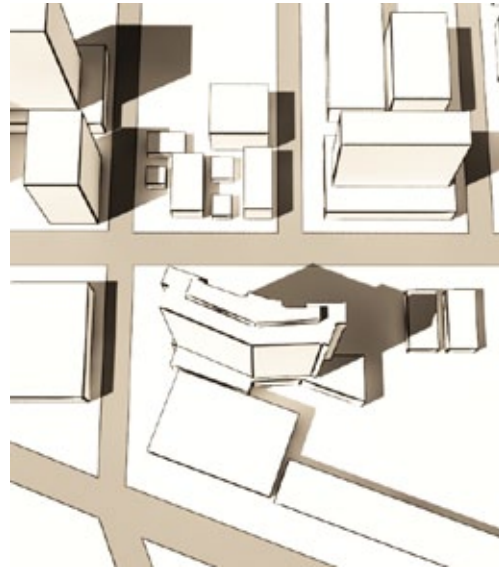

SUMMER SOLSTICE
06.21

8 AM

10 AM

12 PM

2 PM

4 PM

EQUINOX
09.22 / 03.20

8 AM

10 AM

12 PM

2 PM

4 PM

WINTER SOLSTICE
12.21

8 AM

10 AM

12 PM

2 PM

4 PM

Shadow
Studies

Eva/Diamond
Head
Orientation

GUERIN GLASS
ARCHITECTS, PC

PACREP LLC