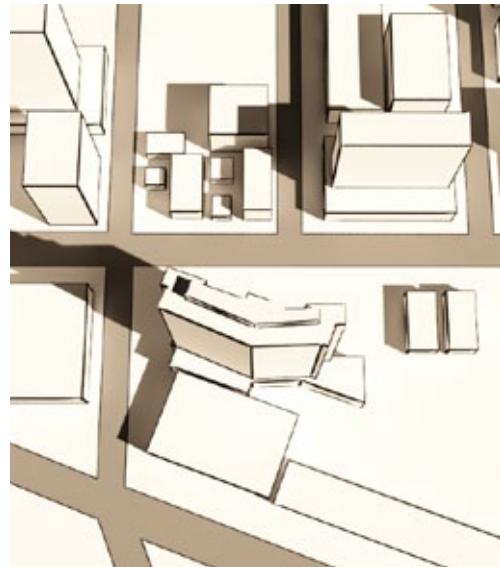

SUMMER SOLSTICE
06.21

8 AM

10 AM

12 PM

2 PM

4 PM

EQUINOX
09.22 / 03.20

8 AM

10 AM

12 PM

2 PM

4 PM

WINTER SOLSTICE
12.21

8 AM

10 AM

12 PM

2 PM

4 PM

Shadow
Studies

Eva/Diamond
Head
Orientation

GUERIN GLASS
ARCHITECTS, PC

PACREP LLC