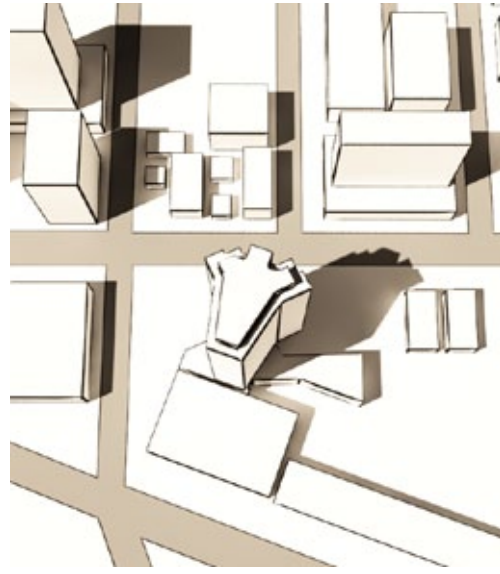

2121
KUHIO TOWER

SUMMER SOLSTICE

06.21

1 PM

2 PM

3 PM

4 PM

5 PM

EQUINOX

09.22 / 03.20

1 PM

2 PM

3 PM

4 PM

5 PM

WINTER SOLSTICE

12.21

**Shadow
Studies**

Mauka/Makai
Orientation

1pm - 5pm

GUERIN GLASS
ARCHITECTS, PC

PACREP LLC