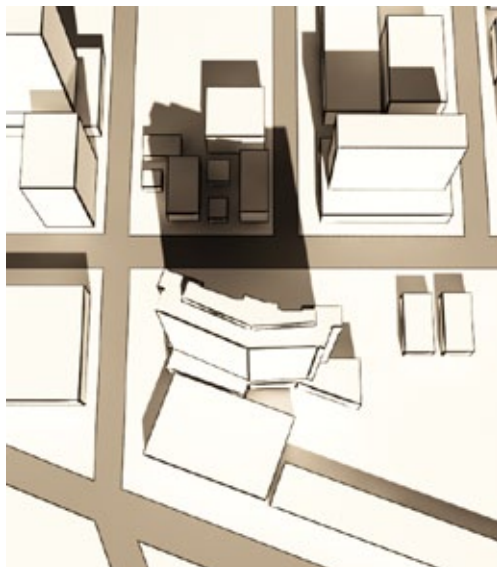

WINTER SOLSTICE

12.21

Shadow
Studies

Eva/Diamond
Head
Orientation

1pm - 5pm

GUERIN GLASS
ARCHITECTS, PC

PACREP LLC