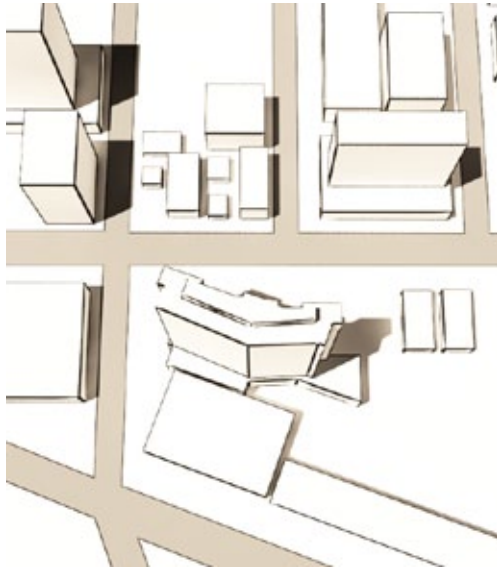

Eva/Diamond
Head
Orientation

GUERIN GLASS
ARCHITECTS, PC

PACREP LLC

2121
KUHIO TOWER

SUMMER SOLSTICE

06.21

1 PM

2 PM