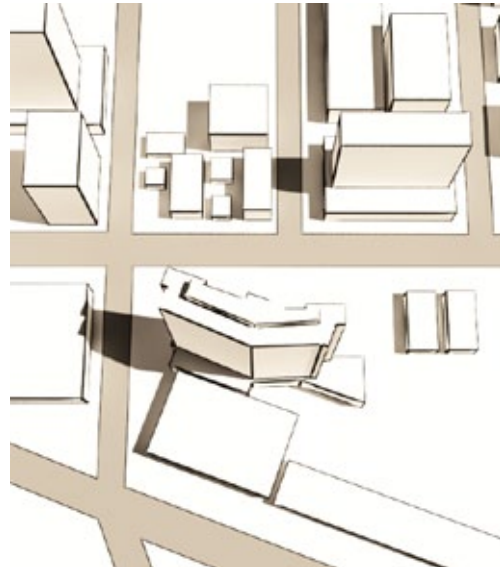

SUMMER SOLSTICE
06.21

8 AM

10 AM

12 PM

2 PM

4 PM

EQUINOX
09.22 / 03.20

8 AM

10 AM

12 PM

2 PM

4 PM

WINTER SOLSTICE
12.21

8 AM

10 AM

12 PM

2 PM

4 PM

Shadow
Studies

Eva/Diamond
Head
Orientation

GUERIN GLASS
ARCHITECTS, PC

PACREP LLC