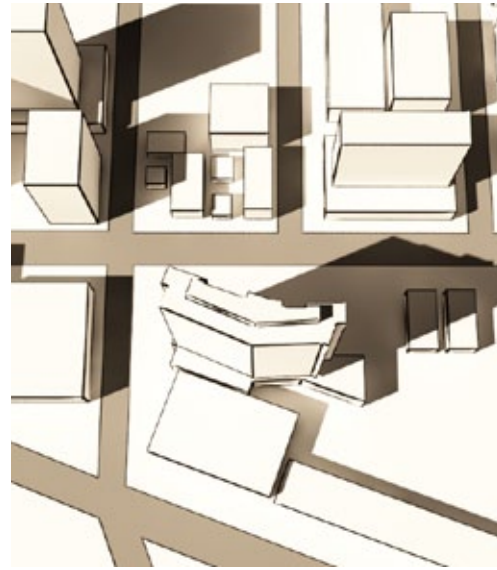

Eva/Diamond
Head
Orientation

GUERIN GLASS
ARCHITECTS, PC

PACREP LLC

2121
KUHIO TOWER

SUMMER SOLSTICE

06.21

1 PM

2 PM