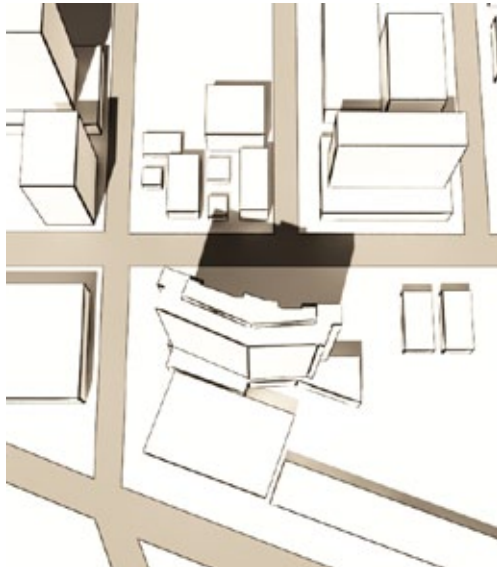

EQUINOX

09.22 / 03.20

1 PM