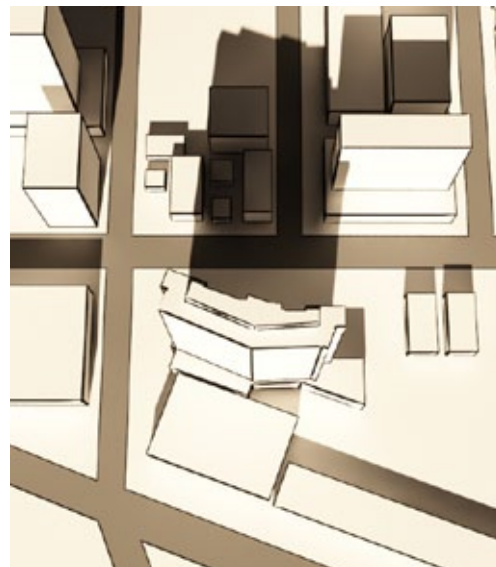

WINTER SOLSTICE

12.21

Shadow
Studies

Eva/Diamond
Head
Orientation

1pm - 5pm

GUERIN GLASS
ARCHITECTS, PC

PACREP LLC