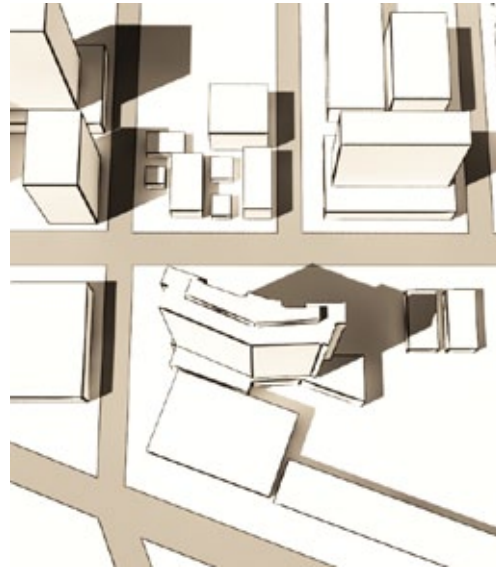

Eva/Diamond
Head
Orientation

GUERIN GLASS
ARCHITECTS, PC

PACREP LLC

2121
KUHIO TOWER

SUMMER SOLSTICE

06.21

1 PM

2 PM