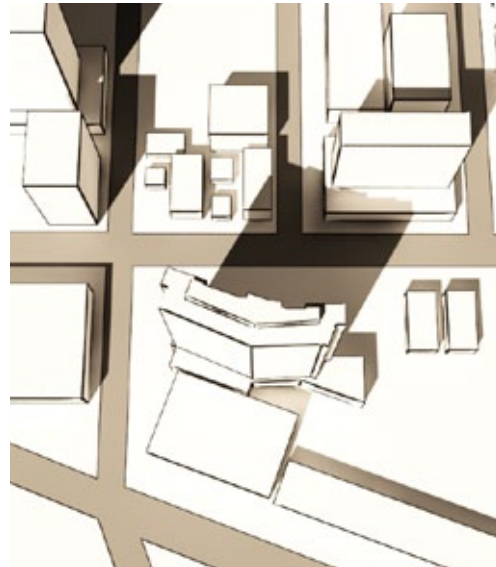

2121
KUHIO TOWER

SUMMER SOLSTICE

06.21

1 PM

2 PM

3 PM

4 PM

5 PM

EQUINOX

09.22 / 03.20

1 PM

2 PM

3 PM

4 PM

5 PM

WINTER SOLSTICE

12.21

Shadow
Studies

Eva/Diamond
Head
Orientation

1pm - 5pm

GUERIN GLASS
ARCHITECTS, PC

PACREP LLC