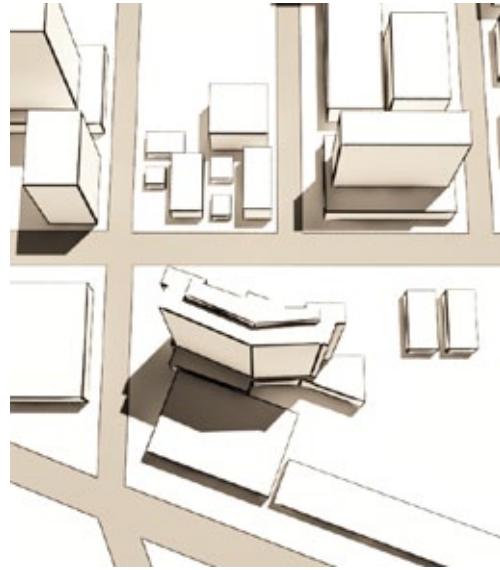

2121 Kuhio Tower

Shadow Studies

PACREP LLC

Honolulu, Hawaii
October 18, 2012

prepared by
GUERIN GLASS ARCHITECTS, PC

SUMMER SOLSTICE
06.21

8 AM

10 AM