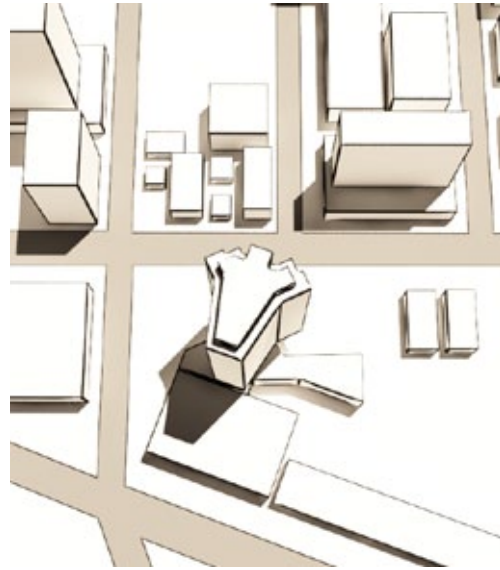

SUMMER SOLSTICE
06.21

8 AM

10 AM

12 PM

2 PM

4 PM

EQUINOX
09.22 / 03.20

8 AM

10 AM

12 PM

2 PM

4 PM

WINTER SOLSTICE
12.21

8 AM

10 AM

12 PM

2 PM

4 PM

**Shadow
Studies**

Mauka/Makai
Orientation

GUERIN GLASS
ARCHITECTS, PC

PACREP LLC