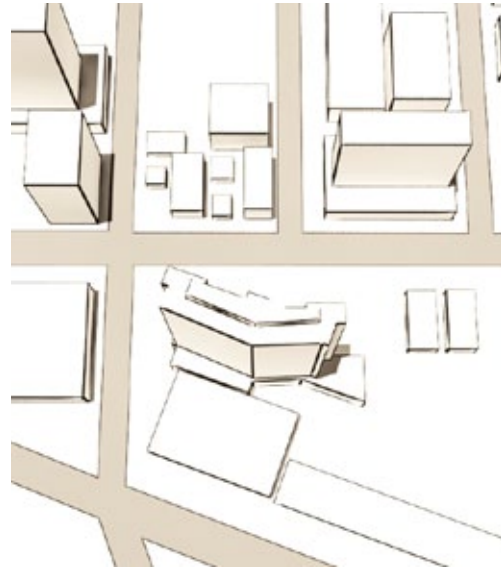

2121 Kuhio Tower

Shadow Studies

PACREP LLC

Honolulu, Hawaii
October 18, 2012

prepared by
GUERIN GLASS ARCHITECTS, PC

SUMMER SOLSTICE
06.21

8 AM

10 AM