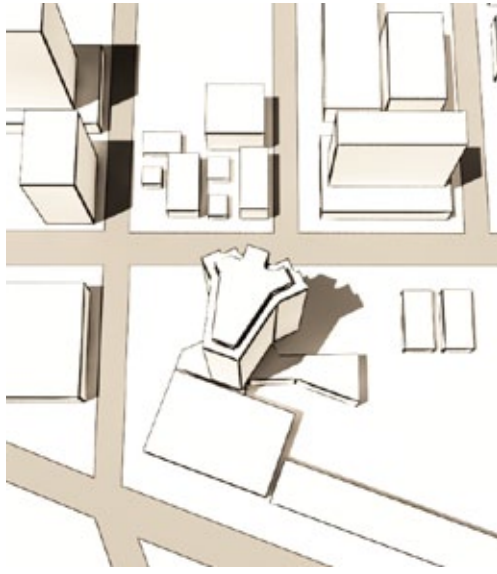

2121
KUHIO TOWER

SUMMER SOLSTICE

06.21

1 PM